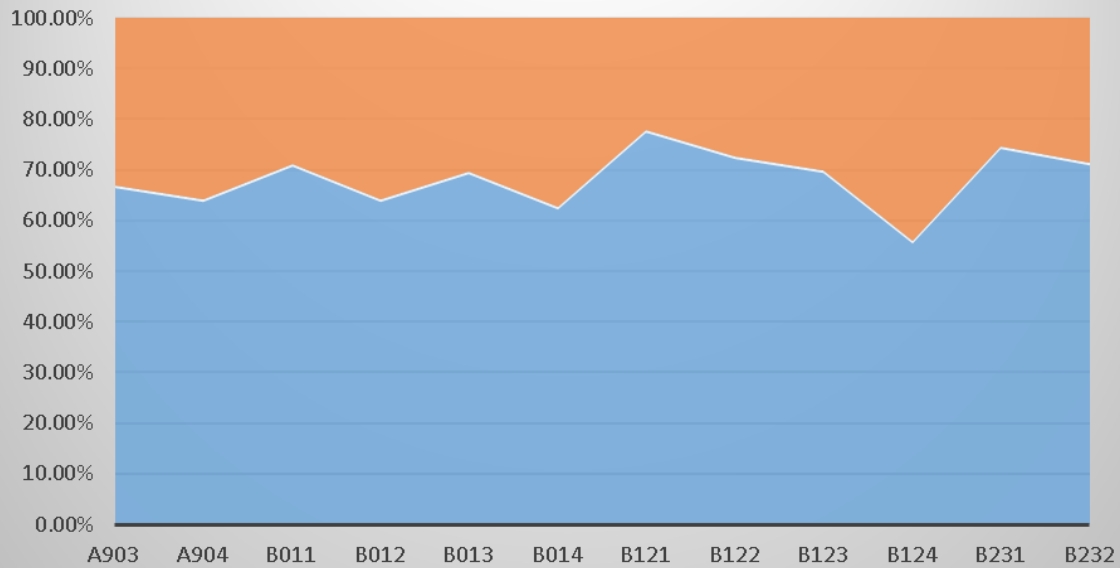

## ENGL& 101 Enrollment Rate Comparison

### English 101 Enrollment Rate:

- ❖ Average **68.5%** of students who took Traditional Developmental enrolled in English 101 within three quarters.
- ❖ **100%** enrollment for Accelerated Class Students